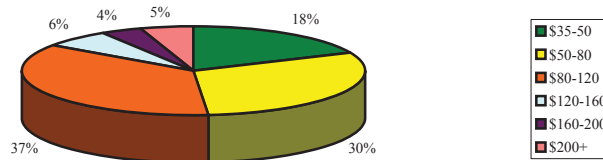

Reach your customers at the

SAN LUIS OBISPO home show

dream > plan > build

San Luis Obispo Home Show Attendee Info

Attendee Location

67% of attendees are from San Luis Obispo & Five Cities

Average Annual Income