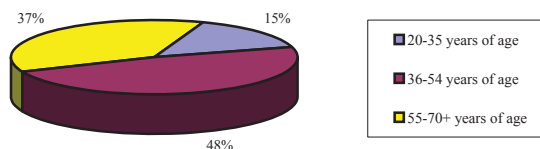

Reach your customers at the

SAN LUIS OBISPO home show

dream > plan > build

San Luis Obispo Home Show Attendee Info

Attendee Location

67% of attendees are from San Luis Obispo & Five Cities

Average Annual Income

82% of attendees have an annual income over \$50,000.

Average Attendee Age

85% of attendees are over 36 years of age.